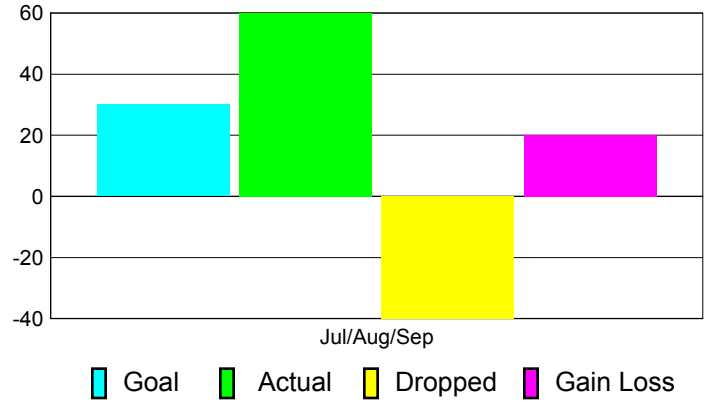

Membership Results 2012-2013

Goal, New, Dropped, Gain/Loss

Comparison of Membership Gain/Loss

Current Year Compared to the Previous Year