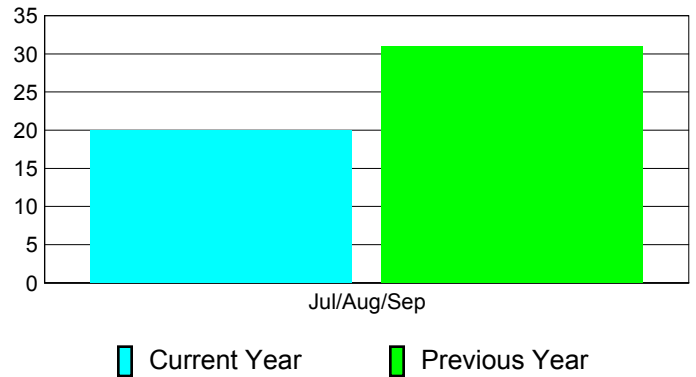

Membership Results
2012-2013

Membership
2011-2012

Month	Net Memb Goal	Actual New Memb	Actual Dropped Memb	Gain/Loss of Memb	Gain/Loss of Memb
Jul/Aug/Sep	30	60	-40	20	31
Totals	30	60	-40	20	31

Membership Results 2012-2013

Goal, New, Dropped, Gain/Loss

Comparison of Membership Gain/Loss

Current Year Compared to the Previous Year

Gender Comparison 2012-2013

Jul/Aug/Sep

Male Female